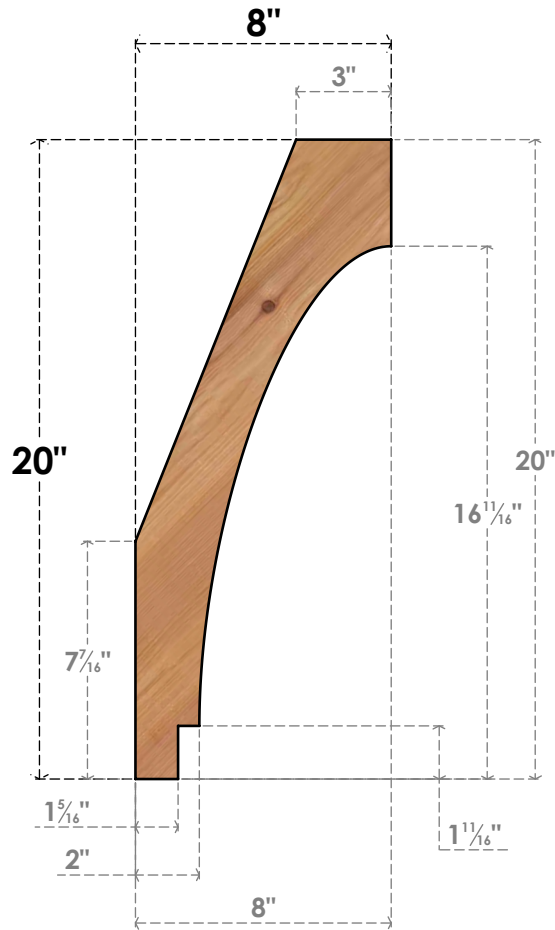

BRC04X08X20IMP00SWR

3 1/2"W X 8"D X 20"H IMPERIAL SMOOTH BRACE, WESTERN RED CEDAR

SIDE

FRONT

EKENA MILLWORK
 2300 WEST MAIN ST.
 CLARKSVILLE, TX 75426
 TOLL FREE: 866-607-0453
 WWW.EKENAMILLWORK.COM

NOTES

1. INSTALLATION TO BE COMPLETED IN ACCORDANCE WITH MANUFACTURER'S SPECIFICATIONS.
2. DRAWING MAY NOT BE TO SCALE
3. THIS DRAWING IS INTENDED FOR DESIGN AND PLANNING PURPOSES ONLY.
4. ALL INFORMATION CONTAINED HEREIN WAS CURRENT AT THE TIME OF DEVELOPMENT BUT MUST BE REVIEWED AND APPROVED BY THE PRODUCT MANUFACTURER TO BE CONSIDERED ACCURATE.
5. PRODUCTS ARE NOT KILN DRIED. THIS ITEM IS UNIQUE AND WILL CONTAIN THE NATURAL VARIATIONS THAT THE WOOD SPECIES OFFERS. THIS MAY RESULT IN VARIATIONS UP TO 1/4"