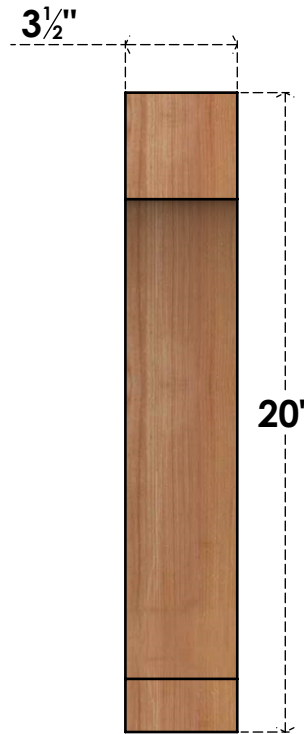

BRC04X08X20IMP00SWR

3 1/2"W X 8"D X 20"H IMPERIAL SMOOTH BRACE, WESTERN RED CEDAR

SIDE

FRONT

EKENA MILLWORK
 2300 WEST MAIN ST.
 CLARKSVILLE, TX 75426
 TOLL FREE: 866-607-0453
 WWW.EKENAMILLWORK.COM

NOTES

1. INSTALLATION TO BE COMPLETED IN ACCORDANCE WITH MANUFACTURER'S SPECIFICATIONS.
2. DRAWING MAY NOT BE TO SCALE
3. THIS DRAWING IS INTENDED FOR DESIGN AND PLANNING PURPOSES ONLY.
4. ALL INFORMATION CONTAINED HEREIN WAS CURRENT AT THE TIME OF DEVELOPMENT BUT MUST BE REVIEWED AND APPROVED BY THE PRODUCT MANUFACTURER TO BE CONSIDERED ACCURATE.
5. PRODUCTS ARE NOT KILN DRIED. THIS ITEM IS UNIQUE AND WILL CONTAIN THE NATURAL VARIATIONS THAT THE WOOD SPECIES OFFERS. THIS MAY RESULT IN VARIATIONS UP TO 1/4"